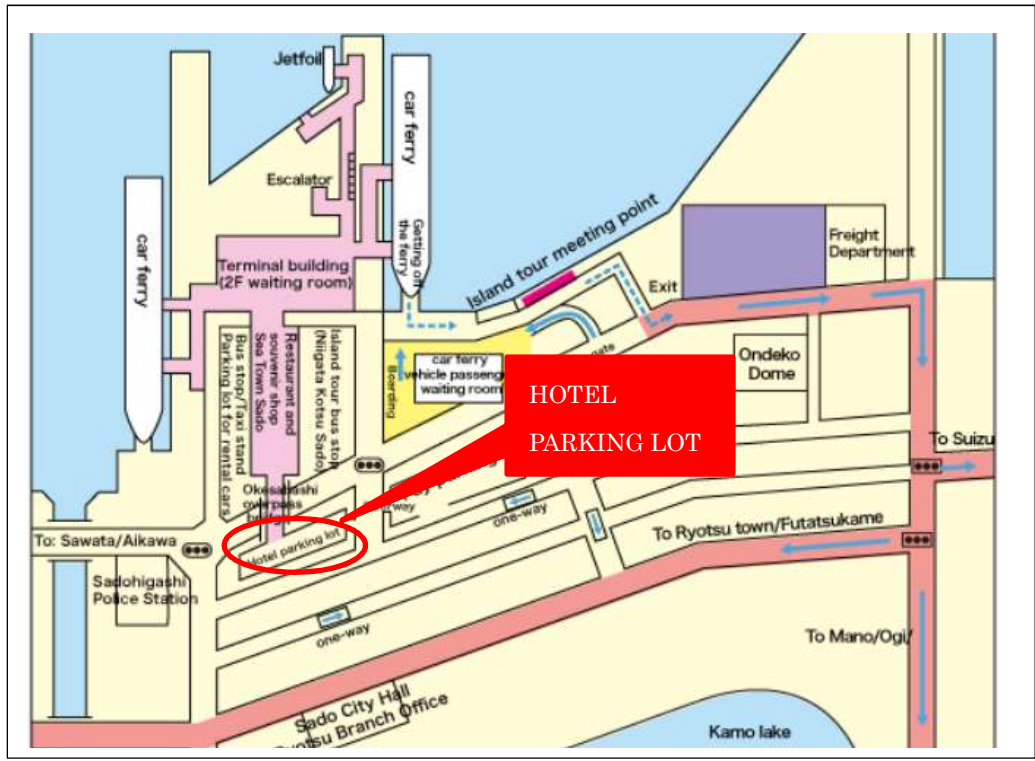

☆Please make reservation before riding.

To Hotels

RYOTSU PORT		TABINO HOTEL		HOTELAZUMA
1 2 : 0 0	→	1 2 : 2 5	→	1 2 : 5 5

RYOTSU PORT		TABINO HOTEL		HOTELAZUMA
1 5 : 1 5	→	1 5 : 4 5	→	1 6 : 1 5

To RYOTSU PORT

HOTEL AZUMA		TABINO HOTEL		RYOTSU PORT
9 : 5 0	→	1 0 : 2 5	→	1 0 : 5 0

AIKAWA BUS TERMINAL		TABINO HOTEL		RYOTSU PORT
1 3 : 5 0	→	1 4 : 2 5	→	1 4 : 5 0

AIKAWA DOWNTOWN

HOTEL AZUMA		AIKAWA PARKING LOT		HOTEL AZUMA
1 8 : 3 0	→	1 8 : 4 0	→	1 8 : 5 0
2 1 : 0 0	→	2 1 : 1 0	→	2 1 : 2 0

RIDE LOCATION MAP

RYOTSU PORT

Please pass over the Souvenir shop “SADO SEA TOWN” and the on 2nd Floor. And take EV at the end to 1st floor. You will find Hotel Parking Lot there.

AIKAWA TOWN AREA

AIKAWA BUS TERMINAL